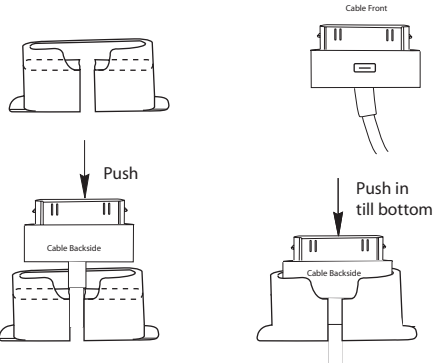

# Dockable Kit Installation Menu

Dock Podium

Dock Podium Base

zAdapter A

Compatible with  
iPhone iPod Dock  
Connector Cable

zAdapter B

Compatible with  
iPod Dock  
Connector Cable

zCover iSAGlove Dockable Kit

zAdapter A for iPhone iPod Dock Connector Cable

A

zAdapter B for iPod Dock Connector Cable

B

1

2

3

4