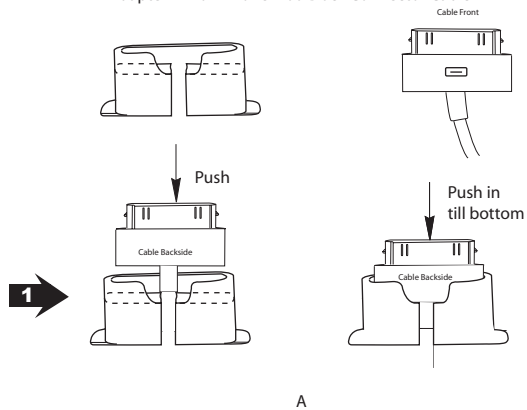

Dockable Kit Installation Menu

Dock Podium

Dock Podium Base

zAdapter A

Compatible with
iPhone iPod Dock
Connector Cable

zAdapter B

Compatible with
iPod Dock
Connector Cable

zCover iSAGlove Dockable Kit

zAdapter A for iPhone iPod Dock Connector Cable

zAdapter B for iPod Dock Connector Cable

2

3

4