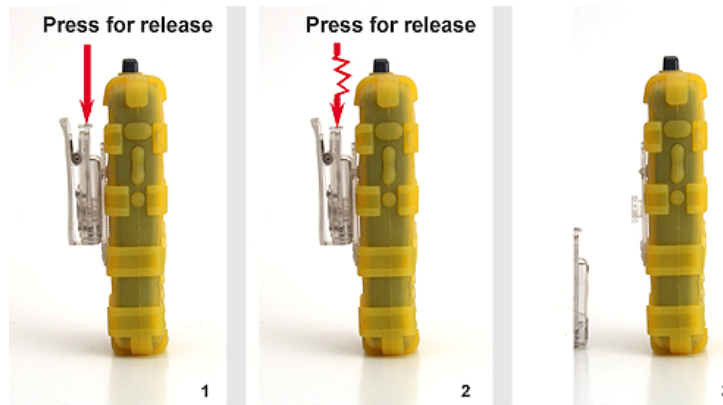

What's in the box

Siemens®
gigaset
SL740/S LX750

- One gloveOne Tough reinforced silicone case
- One one-button-release removable rotary belt clip.
- User's Manual

* Device not included

Compatible Accessories for gloveOne case

zCover Universal Armband

\$24.99USD

[more info](#) [buy](#)

Tech Lanyard

\$4.99USD

[more info](#) [buy](#)

Window Clip

\$24.99USD

[more info](#) [buy](#)

Features:

Contour designed fit as glove.

Keypad and control key covers keeps dust, dirt and liquids out of your handset keypad

Ear speaker port pre-molded to open with beveled edge for better voice effect.

Microphone ring speaker hole pre-molded to open for better voice effect.

The user-friendly flip bottom feature also allows for charging your Siemens phone. without take off the case.

Integrated data cable port flip-lid.